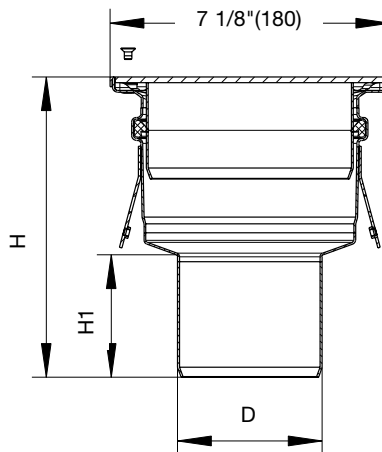

Approvals

Compliance with NSF/ANSI/3-A 14159-1-Hygiene Requirements for the Design of Meat and Poultry Processing Equipment

* Product is certified to the uniform plumbing code ASME A112.6.3

A WATTS Brand

BLÜCHER product specifications in U.S. customary units and metric are approximate and are provided for reference only. For precise measurements, please contact BLÜCHER Technical Service. BLÜCHER reserves the right to change or modify product design, construction, specifications, or materials without prior notice and without incurring any obligation to make such changes and modifications on BLÜCHER products previously or subsequently sold.

USA: T: (800) 338-2581 • BLUCHERpipe.com
Canada: T: (888) 208-8927 • BLUCHERpipe.ca
Latin America: T: (52) 55-4122-0138 • BLUCHERpipe.com