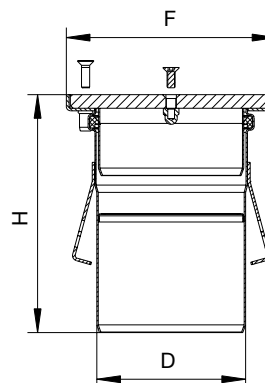

Engineering Specification

Job Name _____

Contractor _____

Job Location _____

Approval _____

Engineer _____

Contractor's P.O. No. _____

Approval _____

Representative _____

BCO-130

Heavy Duty Floor Cleanout with Square Top for Vacuum Handle

Specification

BLÜCHER BCO-130 AISI Type 316 stainless steel floor cleanout with heavy duty gasket seal square top for vacuum handle cover removal, and spigot connection.

Call customer service if you need assistance with technical details.

Dimensions

Model No.	Global Part Part #	Pipe Size D	Top Size F	H
BCO-134-316	144.155.110.10 S	4" (110)	5 3/4" x 5 3/4" (145x145)	6 15/16" (176)
*BCO-136-316	144.206.160.10 S	6" (160)	8" x 8" (200x200)	6 5/16" (160)
*BCO-138-316	199-19053-01 S	8" (200)	12" x 12" (300x300)	9 7/8" (251)

Options	
Suffix	Description
-VH6	Large Vacuum Handle

Load Rating
-HD

NOTICE

The load classifications are in accordance with the American National Standards ASME A112.6.3 ASME Ratings are as follows: HD - Safe Live Load 5000-7499 lbs.(2268-3400 kg) The above categories are given as a guide only. Please consult factory.

NOTICE

The information contained herein is not intended to replace the full product installation and safety information available or the experience of a trained product installer. You are required to thoroughly read all installation instructions and product safety information before beginning the installation of this product.

Approvals

Compliance with NSF/ANSI/3-A 14159-1-Hygiene Requirements for the Design of Meat and Poultry Processing Equipment

*Product is certified to the uniform plumbing code ASME A112.6.3